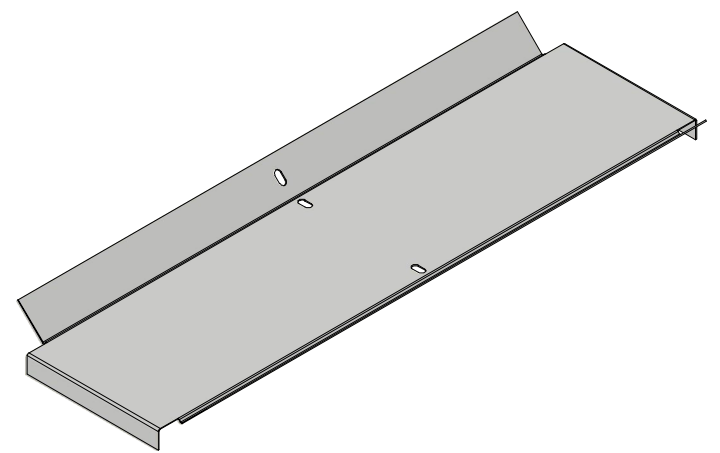

R.150

600

Designed:	Checked:	Approved:	Material: <Material>	Date 14/03/2023
			<b>COVER OUTSIDE 90°</b>	
			<b>CAS90600020R150</b>	Revision Sheet <b>1 / 1</b>