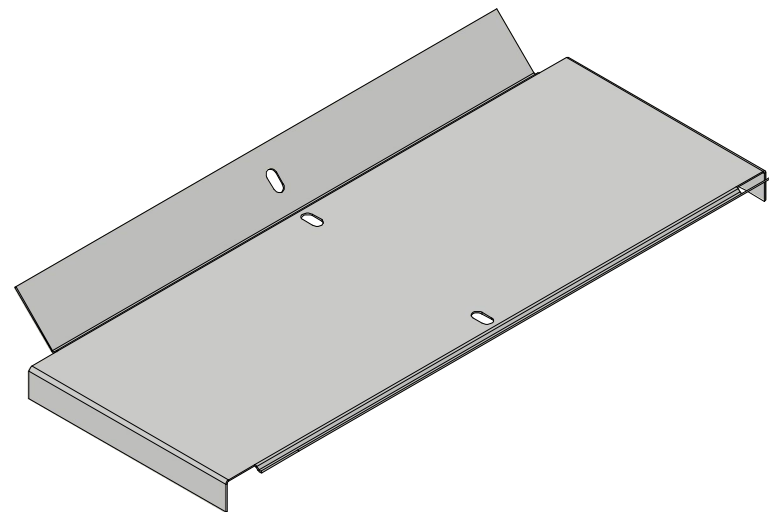

R.150

400

Designed:	Checked:	Approved:	Material: <Material>	Date 14/03/2023
			<b>COVER OUTSIDE 90°</b>	
			<b>CAS90400020R150</b>	Revision Sheet <b>1 / 1</b>