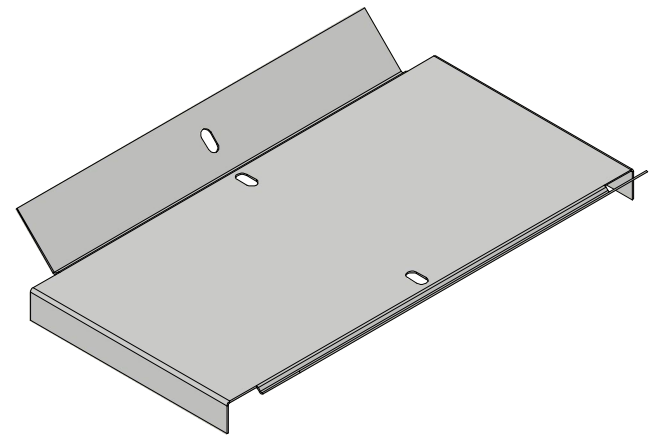

R.150

300

Designed:	Checked:	Approved:	Material: <Material>	Date 14/03/2023
			<b>COVER OUTSIDE 90°</b>	
			<b>CAS90300020R150</b>	Revision