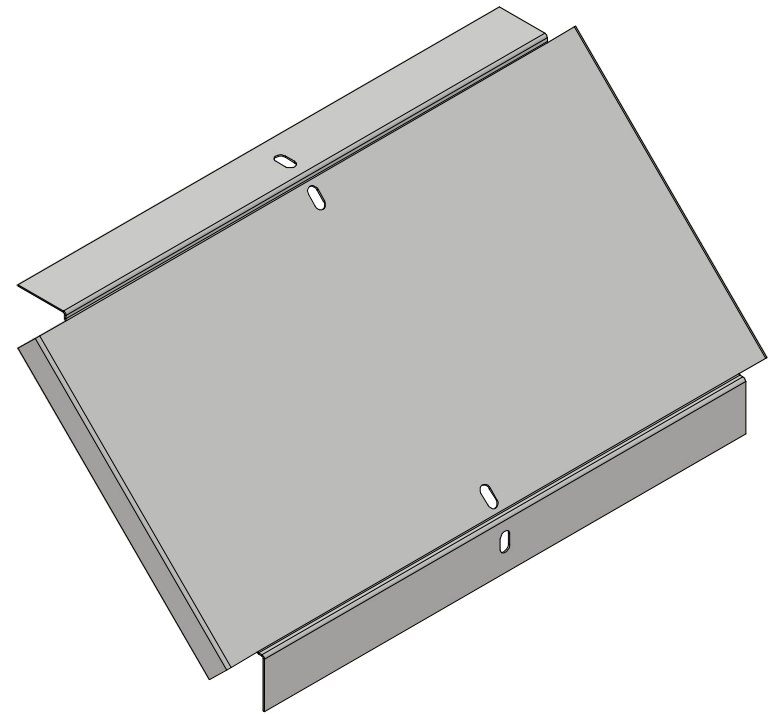

R.150

400

Designed:	Checked:	Approved:	Material: <Material>	Date 14/03/2023
			<b>COVER OUTSIDE 45°</b>	
			<b>CAS45400020R150</b>	Revision